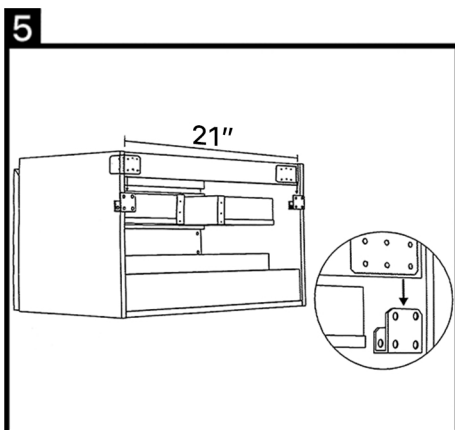

DANYA 24

Model: Danya 24

Category: Bathroom Vanity

Material: Lacquered Wood

Dimensions:

23.6" (L) x 19.6" (W) x 17.7" (H)

Description: Luxury bathroom vanity with processed leather front and half-inch tempered glass top, in gold and black finish.

*Numbers are in inches

SCHEDA MONTAGGIO ASSEMBLY INSTRUCTIONS

7

! ATENCAO:MÓVEL COM COURO-LIMPEZA COM PRODUTO ADEQUADO PARA COURO
ATTENTION:MOBILE WITH LEATHER-CLEANING WITH APPROPRIATE PRODUCT FOR LEATHER
ATTENTION:MOBILE EN CUIR-NETTOYAGE AVEC UN PRODUIT APPROPRIÉ POUR LE CUIR

31.5"-MEDIDA ACONSELHAVEL DO CHAO AO TOPO DO LAVATORIO
31.5"-ADVISABLE MEASURE FROM FLOOR TO THE TOP OF BASIN
31.5"-MESURE CONSEILLE A PARTIR DU SOL AU LAVABO