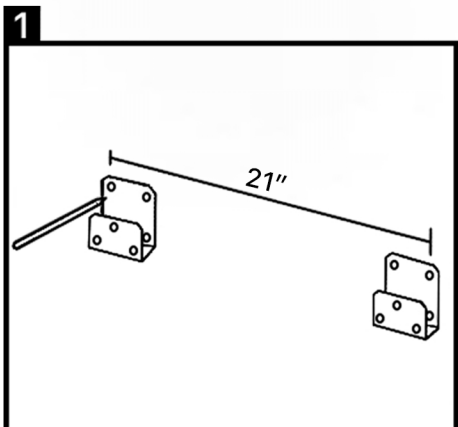

DANYA 24

Model: Danya 24

Category: Bathroom Vanity

Material: Lacquered Wood

Dimensions:

23.6" (L) x 19.6" (W) x 17.7" (H)

Description: Luxury bathroom vanity with processed leather front and half-inch tempered glass top, in gold and black finish.

*Numbers are in inches

SCHEDA MONTAGGIO ASSEMBLY INSTRUCTIONS

7

! ATENCAO:MÓVEL COM COURO-LIMPEZA COM PRODUTO ADEQUADO PARA COURO
ATTENTION:MOBILE WITH LEATHER-CLEANING WITH APPROPRIATE PRODUCT FOR LEATHER
ATTENTION:MOBILE EN CUIR-NETTOYAGE AVEC UN PRODUIT APPROPRIÉ POUR LE CUIR

31.5"-MEDIDA ACONSELHAVEL DO CHAO AO TOPO DO LAVATORIO
31.5"-ADVISABLE MEASURE FROM FLOOR TO THE TOP OF BASIN
31.5"-MESURE CONSEILLE A PARTIR DU SOL AU LAVABO