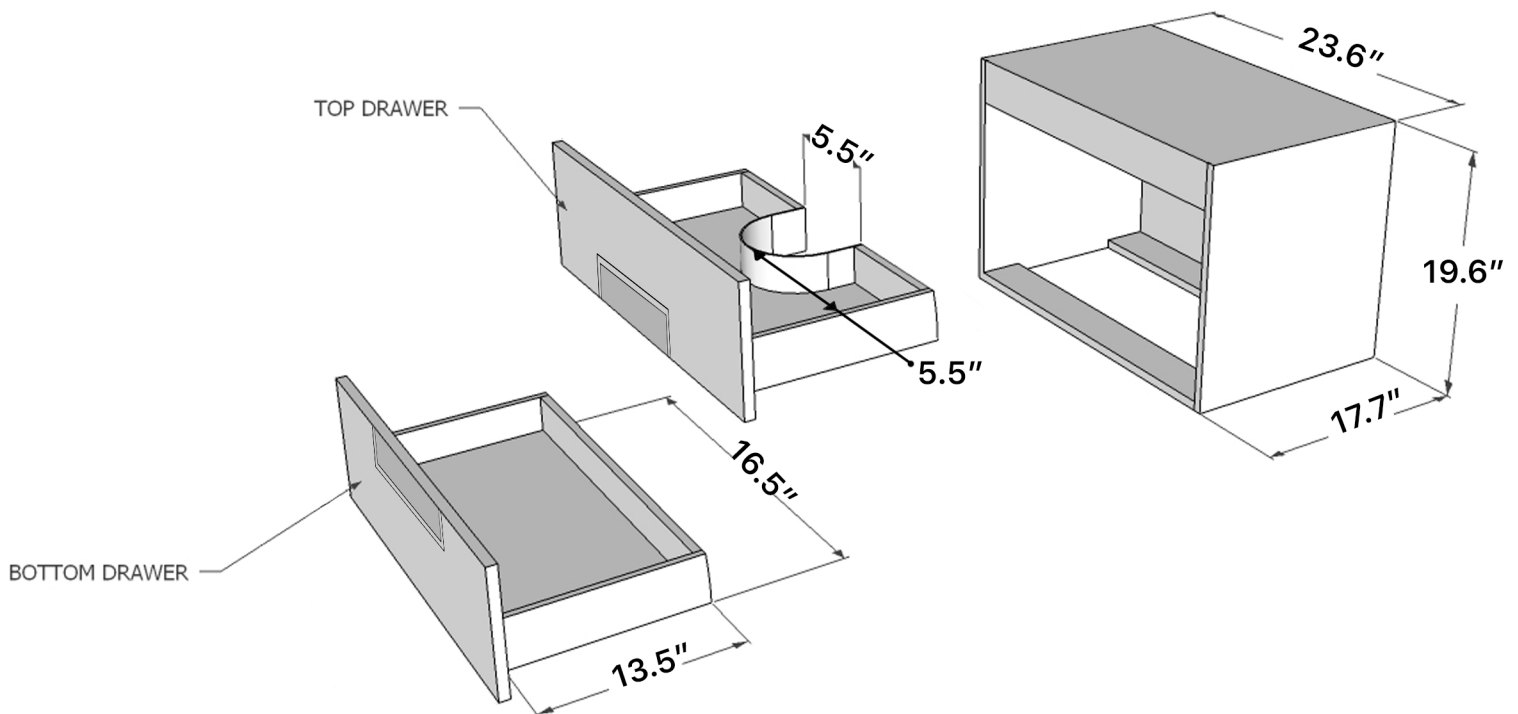

DANYA 24

Model: Danya 24

Category: Bathroom Vanity

Material: Lacquered Wood

Dimensions:

23.6" (L) x 19.6" (W) x 17.7" (H)

Description: Luxury bathroom vanity with processed leather front and half-inch tempered glass top, in gold and black finish.

31.5"-MEDIDA ACONSELHAVEL DO CHAO AO TOPO DO LAVATORIO
31.5"-ADVISABLE MEASURE FROM FLOOR TO THE TOP OF BASIN
31.5"-MESURE CONSEILLE A PARTIR DU SOL AU LAVABO