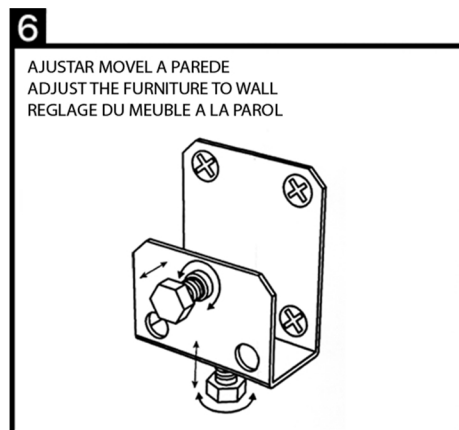

SCHEDA MONTAGGIO ASSEMBLY INSTRUCTIONS

7

! ATENCAO:MÓVEL COM COURO-LIMPEZA COM PRODUTO ADEQUADO PARA COURO
ATTENTION:MOBILE WITH LEATHER-CLEANING WITH APPROPRIATE PRODUCT FOR LEATHER
ATTENTION:MOBILE EN CUIR-NETTOYAGE AVEC UN PRODUIT APPROPRIÉ POUR LE CUIR

31.5"-MEDIDA ACONSELHAVEL DO CHAO AO TOPO DO LAVATORIO
31.5"-ADVISABLE MEASURE FROM FLOOR TO THE TOP OF BASIN
31.5"-MESURE CONSEILLE A PARTIR DU SOL AU LAVABO